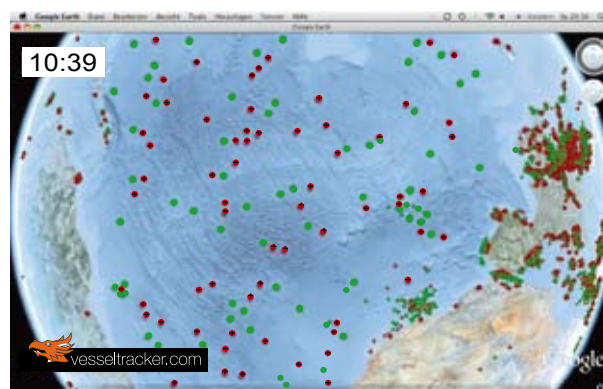

We are one of only a few providers that can offer terrestrial and satellite AIS data combined.

Our vesseldatabase covers the world merchants fleet and our portdatabase knows almost every port in the world.

AIS Antenna Coverage

Our AIS Antenna Network is a dynamic growing network with more than 500 AIS antenna stations that cover more than 800 ports.

AIS Satellite Coverage

vesseltracker.com works together with a few AIS satellite provider that collect AIS data in space. In combination with AIS terrestrial data this gives you a clear picture about the worldwide fleet movements.